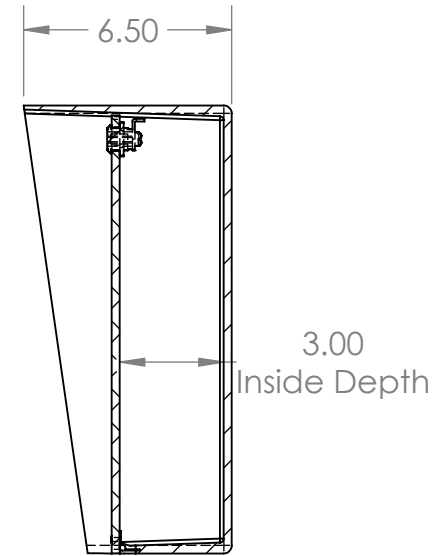

Ranger Series™ Housing Guide

Model	Overall Width	Overall Height	Max Cutout Width	Max Cutout Height
LANDO-KY-20x14-E	20"	14"	18.5"	11.5"
LANDO-KY-14X8-E	14"	8"	12.5"	5.5"
PORTRA-KY-8x14-E	8"	14"	6.5"	11.5"
MC-KY-8x8-E	8"	8"	6.5"	5.5"

Phone: (800) 878-7829
sales@gooseneckstands.com
www.gooseneckstands.com

SECTION A-A