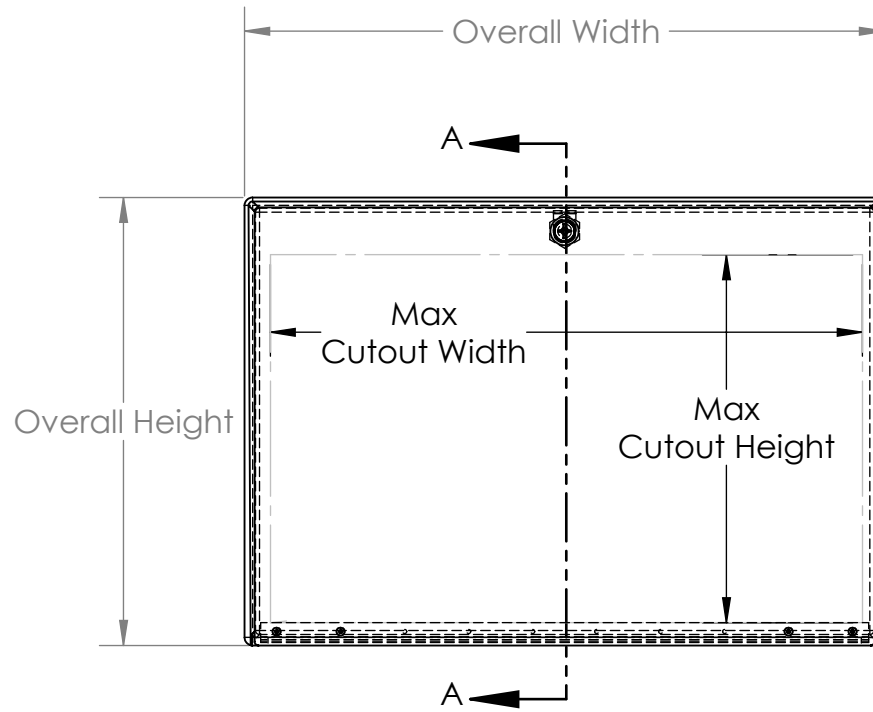

Ranger Series™ Housing Guide

Model	Overall Width	Overall Height	Max Cutout Width	Max Cutout Height
LANDO-KY-20x14-E	20"	14"	18.5"	11.5"
LANDO-KY-14X8-E	14"	8"	12.5"	5.5"
PORTRA-KY-8x14-E	8"	14"	6.5"	11.5"
MC-KY-8x8-E	8"	8"	6.5"	5.5"

Phone: (800) 878-7829
sales@gooseneckstands.com
www.gooseneckstands.com

SECTION A-A