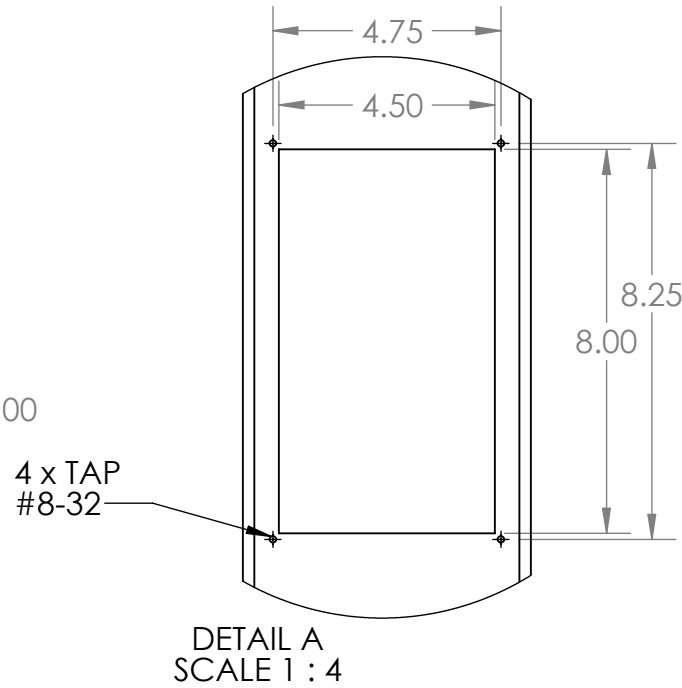

# ADA-STAINLESS-TOWER-[48-72]-TUBE

Default<As Machined>

Revision

**C**

[mm]  
in.

Model	Height (H1)
ADA-STAINLESS-TOWER-48	48"
ADA-STAINLESS-TOWER-60	60"
ADA-STAINLESS-TOWER-72	72"

Showing Sheet 1

Toll-Free: (800) 878-7829  
Fax: (330) 650-9004  
www.gooseneckstands.com

Engineering:

Material 304 Stainless Steel

Finish Brushed #4, 180 Grit Ornamental

Production:

Date Wednesday, May 27, 2015

Financial:

Scale 1:12

Sheet 1 of 1