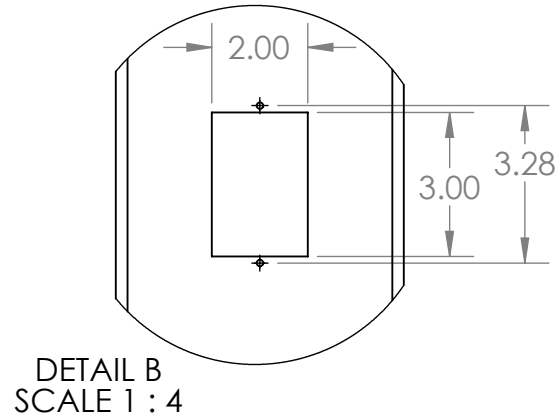

# ADA-STAINLESS-TOWER-[48-72]-TUBE

Default<As Machined>

Revision

**C**

[mm]  
in.

Model	Height (H1)
ADA-STAINLESS-TOWER-48	48"
ADA-STAINLESS-TOWER-60	60"
ADA-STAINLESS-TOWER-72	72"

Showing Sheet 1

Toll-Free: (800) 878-7829  
Fax: (330) 650-9004  
www.gooseneckstands.com

Engineering:

Material 304 Stainless Steel

Finish Brushed #4, 180 Grit Ornamental

Production:

Date Wednesday, May 27, 2015

Financial:

Scale 1:12

Sheet 1 of 1