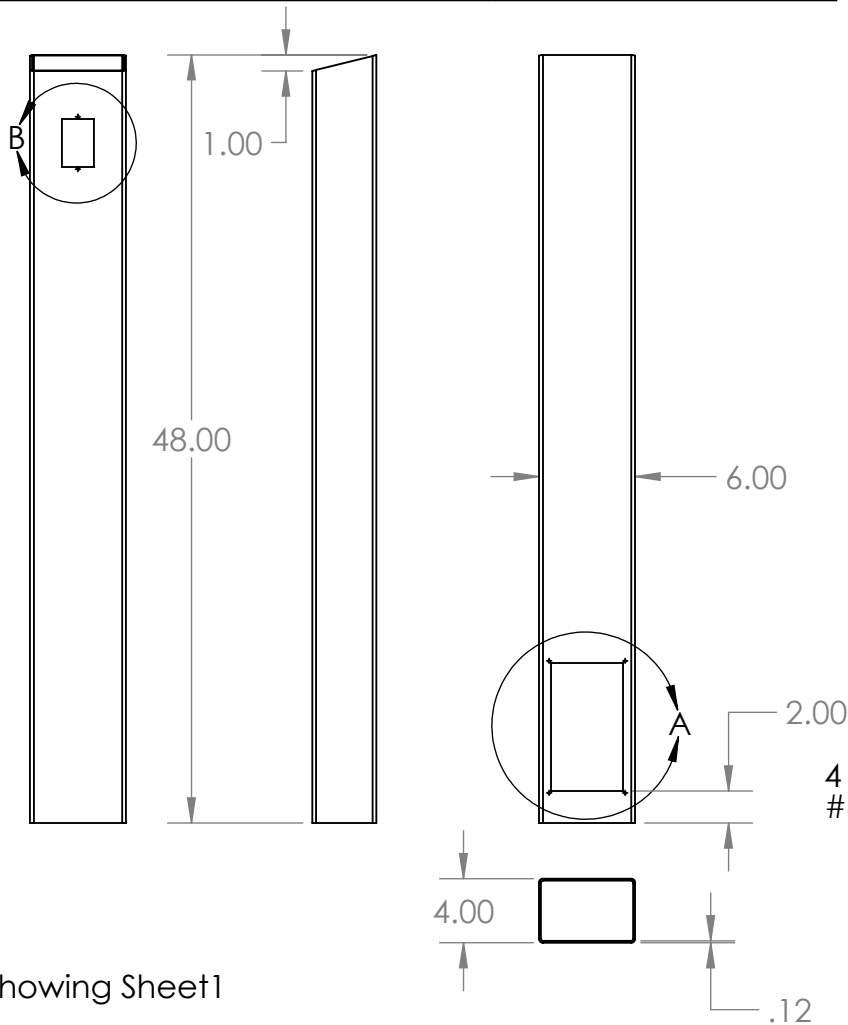

# ADA-STAINLESS-TOWER-[48-72]-TUBE

Default<As Machined>

Revision

**C**

[mm]  
in.

Model	Height (H1)
ADA-STAINLESS-TOWER-48	48"
ADA-STAINLESS-TOWER-60	60"
ADA-STAINLESS-TOWER-72	72"

Showing Sheet 1

Toll-Free: (800) 878-7829  
Fax: (330) 650-9004  
www.gooseneckstands.com

Engineering:

Material 304 Stainless Steel

Finish Brushed #4, 180 Grit Ornamental

Production:

Date Wednesday, May 27, 2015

Financial:

Scale 1:12

Sheet 1 of 1