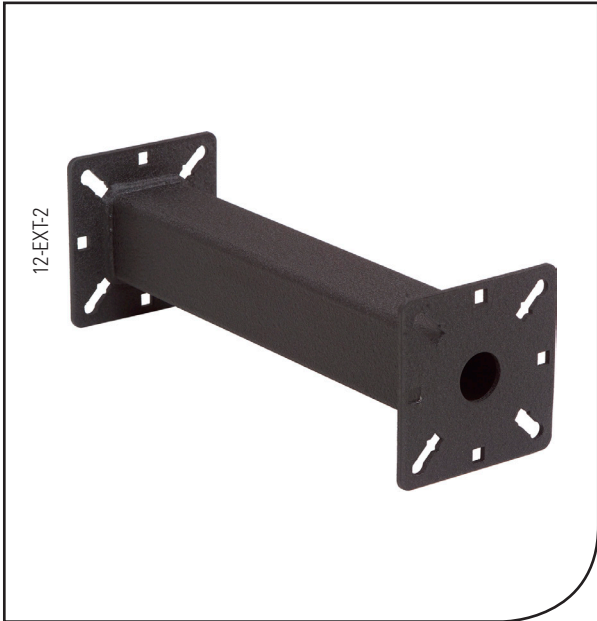

## PEDESTAL EXTENSION ARMS

### PRO Features:

- 1) Two (2) universal face plates (*sized to match your pedestal*)
- 2) Heavy duty square tube in 2", 3", or 4" (.120" wall)
- 3) Extends the reach of your pedestal
- 4) Match to your specific pedestal (see options below)
- 5) Phosphate pretreatment (rust inhibitor)
- 6) TGIC outdoor polyester powder coat with UV protectant
- 7) Includes carriage bolts and nuts
- 8) Boxed individually
- 9) Customizable dimensions and colors available upon request\*

### Description:

This convenient arm allows you to extend your pedestal's reach through bushes, over fences, and past other possible obstructions. Make sure you match the correct extension arm with your pedestal's face plate -- there are a few different varieties.

### Models

Model #	Tube Size	Reach	Color Code	Face Plate	Box Size
12-EXT-2 (add color code)	2"	12"	-BLK = Black Wrinkle -WHI = White -YEL = Yellow	4" x 4"	13x6x6
12-EXT-3 (add color code)	3"	12"	-BLK = Black Wrinkle -WHI = White -YEL = Yellow	4.75" x 4.75"	13x6x6
12-EXT-4 (add color code)	4"	12"	-BLK = Black Wrinkle -WHI = White -YEL = Yellow	8" x 8"	13x6x6