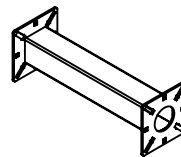

### PRO Features:

- 1) Two (2) universal face plates (*sized to match your pedestal*)
- 2) Heavy duty square tube in 2", 3", or 4" (.120" wall)
- 3) Extends the reach of your pedestal
- 4) Match to your specific pedestal (see options below)
- 5) Phosphate pretreatment (rust inhibitor)
- 6) TGIC outdoor polyester powder coat with UV protectant
- 7) Includes carriage bolts and nuts
- 8) Boxed individually
- 9) Customizable dimensions and colors available upon request\*

### Description:

This convenient arm allows you to extend your pedestal's reach through bushes, over fences, and past other possible obstructions. Make sure you match the correct extension arm with your pedestal's face plate -- there are a few different varieties.

### Models

Model #	Tube Size	Reach	Color Code	Face Plate	Box Size
12-EXT-2 (add color code)	2"	12"	-BLK = Black Wrinkle -WHI = White -YEL = Yellow	4" x 4"	13x6x6
12-EXT-3 (add color code)	3"	12"	-BLK = Black Wrinkle -WHI = White -YEL = Yellow	4.75" x 4.75"	13x6x6
12-EXT-4 (add color code)	4"	12"	-BLK = Black Wrinkle -WHI = White -YEL = Yellow	8" x 8"	13x6x6