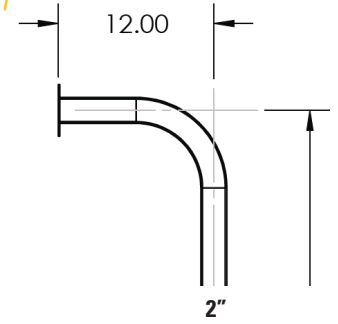

Necks

Architectural

Cut and welded, available in any tube shape except round

Bent

Uses a mandrel, smooth curve, only available in specific 2" square or round tube

Base Plates

Face Plates