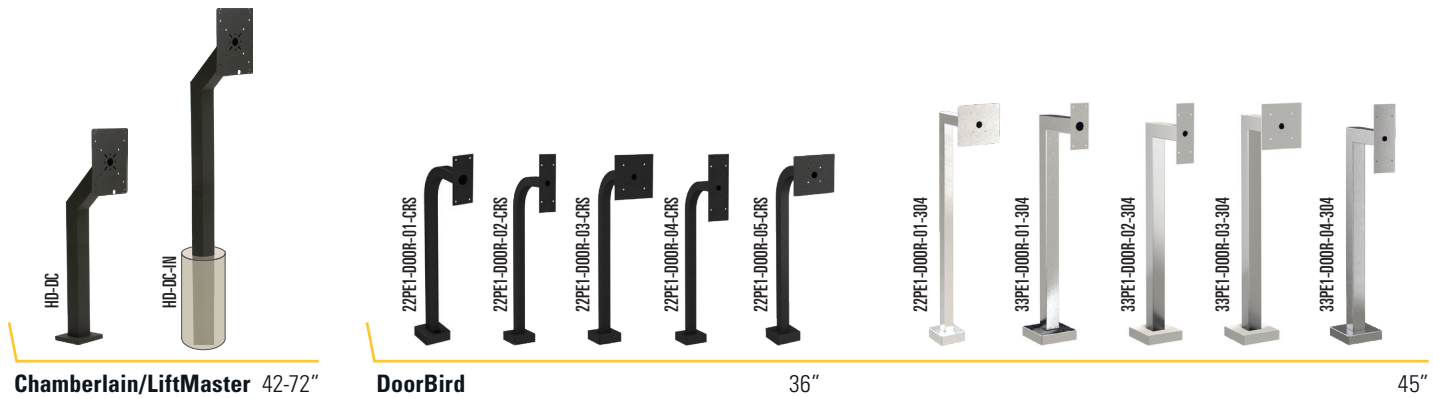

Device-Specific GNs	Hgt	Wdth	Rch	Wgt	Material	Tube	Neck Typ	Face Plt	Dvc-Spc Fit	Base Plt	Base Mnt Typ	Finish	Stck/BTO
HD-DC	42"	10"	12"	45 lbs	Crbn Stl	4x4	Archtctrl	Special	Chamberlain/LiftMaster	8x8	Pad Mount	Blck Wrnkle Pwdrcr	BTO
HD-DC-IN	72"	13"	12"	55 lbs	Crbn Stl	4x4	Archtctrl	Special	Chamberlain/LiftMaster	N/A	In-Grnd/Wet Cmnt	Blck Wrnkle Pwdrcr	BTO
22PE1-DOOR-01-CRS	36"	7"	12"	18 lbs	Crbn Stl	2x2	Bent	Special	DoorBird 2101V	5x5	Pad Mount	Blck Pwdrcrcoat	BTO
22PE1-DOOR-02-CRS	36"	7"	12"	18 lbs	Crbn Stl	2x2	Bent	Special	DoorBird 2101KV	5x5	Pad Mount	Blck Pwdrcrcoat	BTO
22PE1-DOOR-03-CRS	36"	7"	12"	18 lbs	Crbn Stl	2x2	Archtctrl	Special	DoorBird DKH	5x5	Pad Mount	Mettlc Nckl Pwdrcrcoat	BTO
22PE1-DOOR-04-CRS	36"	7"	12"	18 lbs	Crbn Stl	2x2	Bent	Special	DoorBird D21DKV	5x5	Pad Mount	Blck Pwdrcrcoat	BTO
22PE1-DOOR-05-CRS	36"	7"	12"	18 lbs	Crbn Stl	2x2	Bent	Special	DoorBird D1101KH	5x5	Pad Mount	Blck Pwdrcrcoat	BTO
22PE1-DOOR-01-304	45"	7"	12"	22 lbs	304 Stls	2x2	Archtctrl	4x4	DoorBird D1101KH	5x5	Pad Mount	Brushed #4	BTO
33PE1-DOOR-01-304	45"	7"	12"	25 lbs	304 Stls	3x3	Archtctrl	Special	DoorBird 2101V	8x8	Pad Mount	Brushed #4	BTO
33PE1-DOOR-02-304	45"	7"	12"	25 lbs	304 Stls	3x3	Archtctrl	Special	DoorBird 2101KV	8x8	Pad Mount	Brushed #4	BTO
33PE1-DOOR-03-304	45"	7"	12"	25 lbs	304 Stls	3x3	Bent	Special	DoorBird DKH	8x8	Pad Mount	Blck Pwdrcrcoat	BTO
33PE1-DOOR-04-304	45"	7"	12"	25 lbs	304 Stls	3x3	Archtctrl	Special	DoorBird D21DKV	8x8	Pad Mount	Brushed #4	BTO