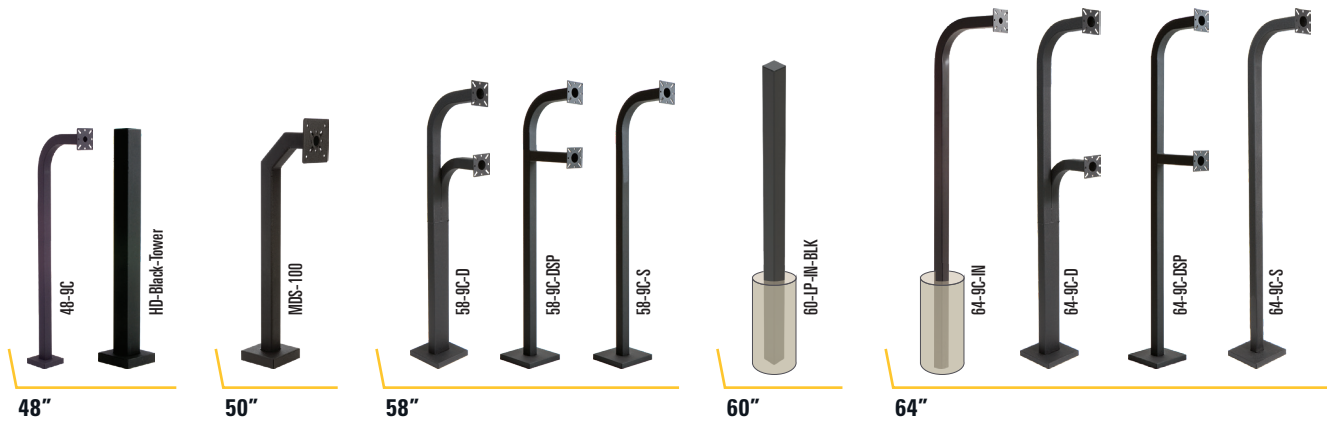

Standard GNs	Hgt	Wdth	Rch	Wgt	Material	Tube	Neck Typ	Face Plt	Dvc-Spc Fit	Base Plt	Base Mnt Typ	Finish	Stck/BTO
48-9C	48"	7"	12"	22 lbs	Crbn Stl	2x2	Bent	4x4	Universal	5x5	Pad Mount	Blck Wrnkle Pwdrcr	Stock
HD-Black-Tower	48"	10"	0"	35 lbs	Crbn Stl	4x4	N/A	N/A	Universal	8x8	Pad Mount	Blck Wrnkle Pwdrcr	Stock
MDS-100	50"	10"	12"	35 lbs	Crbn Stl	3x3	Archtctrl	6x6	Universal	8x8	Pad Mount	Blck Wrnkle Pwdrcr	Stock
58-9C-D	58"	10"	12"	45 lbs	Crbn Stl	2x2, 2x4	Bent	4x4	Universal	8x8	Pd Mnt, Dual Hd	Blck Wrnkle Pwdrcr	Stock
58-9C-DSP	58"	10"	12"	40 lbs	Crbn Stl	2x2	Bent	4x4	Universal	8x8	Pd Mnt, Dual Hd	Blck Wrnkle Pwdrcr	Stock
58-9C-S	58"	10"	12"	35 lbs	Crbn Stl	2x2	Bent	4x4	Universal	8x8	Pad Mount	Blck Wrnkle Pwdrcr	Stock
60-LP-IN-BLK	60"	7"	0"	28 lbs	Crbn Stl	3x3	N/A	N/A	Photo Eyes	N/A	In-Grnd/Wet Cmnt	Blck Wrnkle Pwdrcr	Stock
64-9C-IN	64"	5"	12"	23 lbs	Crbn Stl	2x2	Bent	4x4	Universal	N/A	In-Grnd/Wet Cmnt	Blck Wrnkle Pwdrcr	Stock
64-9C-D	64"	10"	12"	45 lbs	Crbn Stl	2x2, 2x4	Bent	4x4	Universal	8x8	Pd Mnt, Dual Hd	Blck Wrnkle Pwdrcr	Stock
64-9C-DSP	64"	10"	12"	40 lbs	Crbn Stl	2x2	Bent	4x4	Universal	8x8	Pd Mnt, Dual Hd	Blck Wrnkle Pwdrcr	Stock
64-9C-S	64"	10"	12"	35 lbs	Crbn Stl	2x2	Bent	4x4	Universal	8x8	Pad Mount	Blck Wrnkle Pwdrcr	Stock