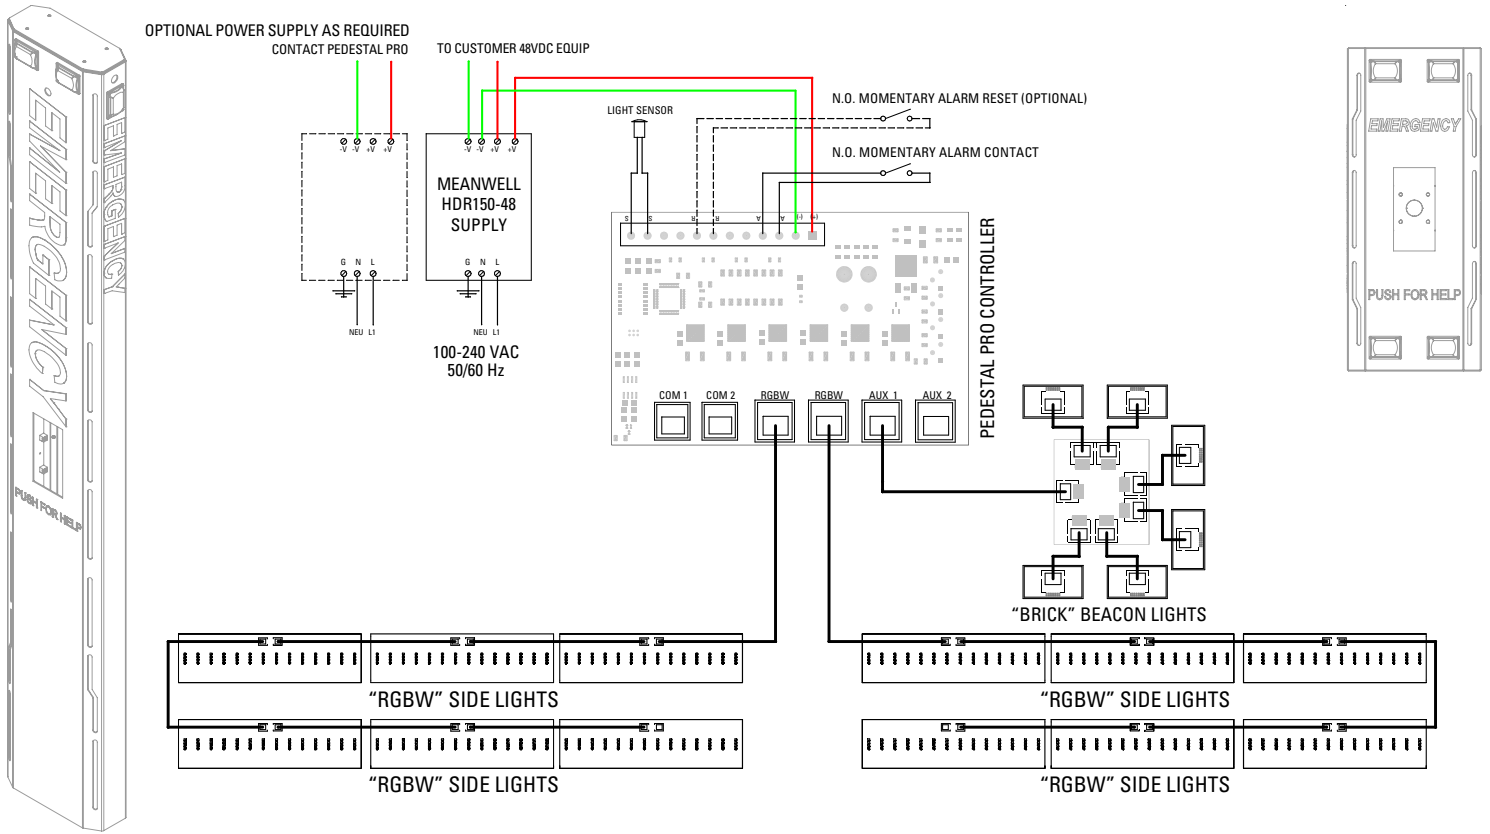

BLUE LIGHT HOUSING POWER SUPPLY OPTIONS

AC POWER SUPPLY / PEDESTAL PRO WALL STATION AND TOWER

Note: Wall Station has 4 "Brick" Beacon Lights, and 4 "RGBW" Side Lights. Tower has 6 "Brick" Beacon Lights, and 12 "RGBW" Side Lights

POE POWER SUPPLY / PEDESTAL PRO WALL STATION ONLY

IEEE 802.3bt Type 3. 48-57 VDC, 40.3 Watts Required