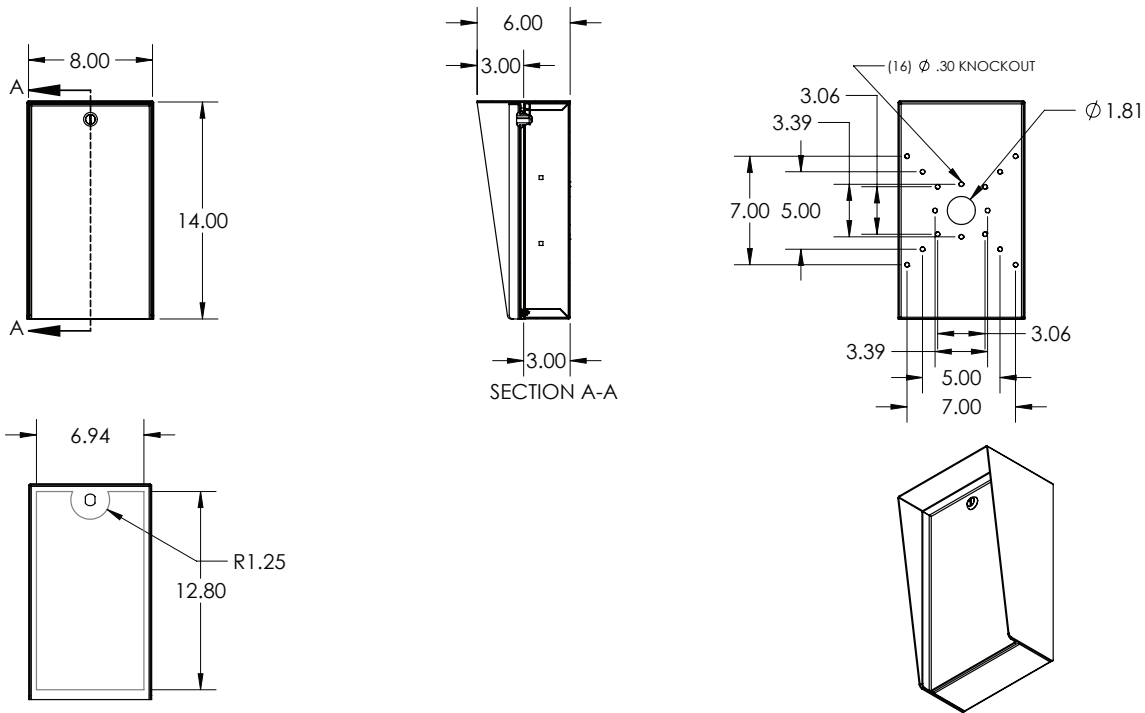

**DESCRIPTION**

A beautifully brushed stainless steel housing to combine one or more access control devices such as keypads, card readers, intercoms, and entry/exit buttons side by side. Mount on a wall or pedestal at a gate, lobby, or entryway. Outdoor rated with weather/privacy shroud, EPDM rubber seal, and stainless steel hinge. Convenient knockouts on the backside. Cam lock included. Door is removable.

**LIGHT KIT**

ACC-LED-001

Model No. **Portra-SS-8x14-E**

**DATA & SPECS**

Product Style	Housing
Material	#304 Stainless steel, .0749" (14 gauge)
Tube	#304 Stainless steel
Face Plate	EPDM rubber
Base Plate	IP54
Cover Plate	Yes
Mounting Method	Knockouts, qty 4+
Pretreatment	n/a
Finish	Brushed #4 (180 grit) with mirrored corner radiuses
UV Protection	n/a
Hardware	none
Packaging	Foam wrapped and boxed individually
Package Size	15 x 9 x 7
Weight	12 lbs
Shipping Method	UPS, FedEx, or LTL freight
Compliance	NDA, Buy American, or USMCA/CUSMA (see website for details)
Warranty	1 year limited (see website for details)
Inventory Status	Build To Order (Fast Track production is available)