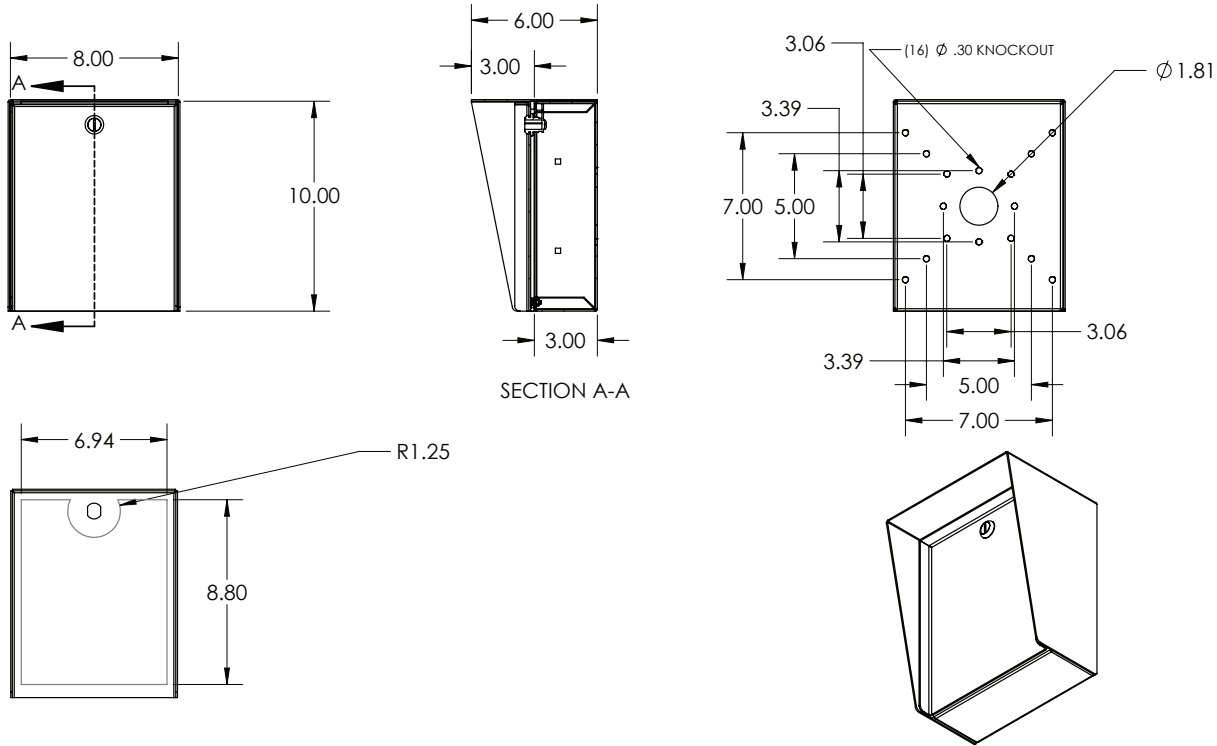

DESCRIPTION

A beautifully brushed stainless steel housing to combine one or more access control devices such as keypads, card readers, intercoms, and entry/exit buttons side by side. Mount on a wall or pedestal at a gate, lobby, or entryway. Outdoor rated with weather/privacy shroud, EPDM rubber seal, and stainless steel hinge. Convenient knockouts on the backside. Cam lock included. Door is removable.

LIGHT KIT

ACC-LED-001

Model No. **Portra-SS-8x10-E**

DATA & SPECS

| | |
|------------------|---|
| Product Style | Housing |
| Material | #304 Stainless steel, .0749" (14 gauge) |
| Tube | #304 Stainless steel |
| Face Plate | EPDM rubber |
| Base Plate | IP54 |
| Cover Plate | Yes |
| Mounting Method | Knockouts, qty 4+ |
| Pretreatment | n/a |
| Finish | Brushed #4 (180 grit) with mirrored corner radiuses |
| UV Protection | n/a |
| Hardware | none |
| Packaging | Foam wrapped and boxed individually |
| Package Size | 11 x 9 x 7 |
| Weight | 9 lbs |
| Shipping Method | UPS, FedEx, or LTL freight |
| Compliance | NDA, Buy American, or USMCA/CUSMA (see website for details) |
| Warranty | 1 year limited (see website for details) |
| Inventory Status | Build To Order (Fast Track production is available) |