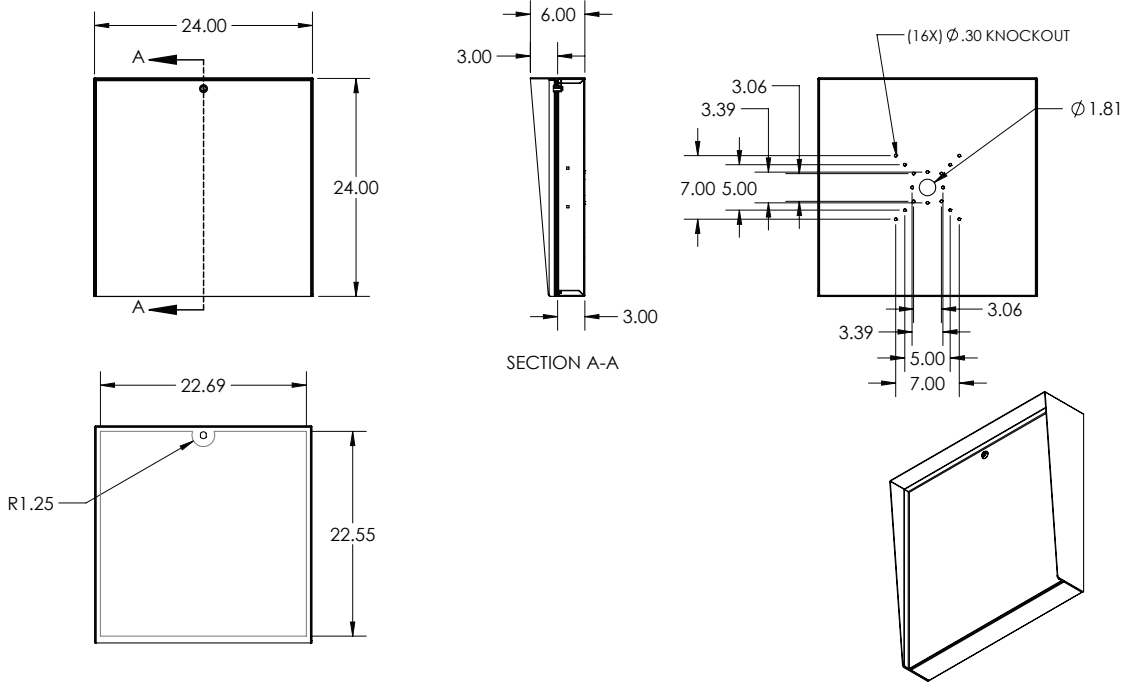

Model No. **MC-SS-24-E**

DATA & SPECS

Product Style	Housing
Material	#304 Stainless steel, .0749" (14 gauge)
Tube	#304 Stainless steel
Face Plate	EPDM rubber
Base Plate	IP54
Cover Plate	Yes
Mounting Method	Knockouts, qty 4+
Pretreatment	n/a
Finish	Brushed #4 (180 grit) with mirrored corner radiuses
UV Protection	n/a
Hardware	none
Packaging	Foam wrapped and boxed individually
Package Size	25 x 25 x 9
Weight	24 lbs
Shipping Method	UPS, FedEx, or LTL freight
Compliance	NDAA, Buy American, or USMCA/CUSMA (see website for details)
Warranty	1 year limited (see website for details)
Inventory Status	Build To Order (Fast Track production is available)

SIMILAR PRODUCTS