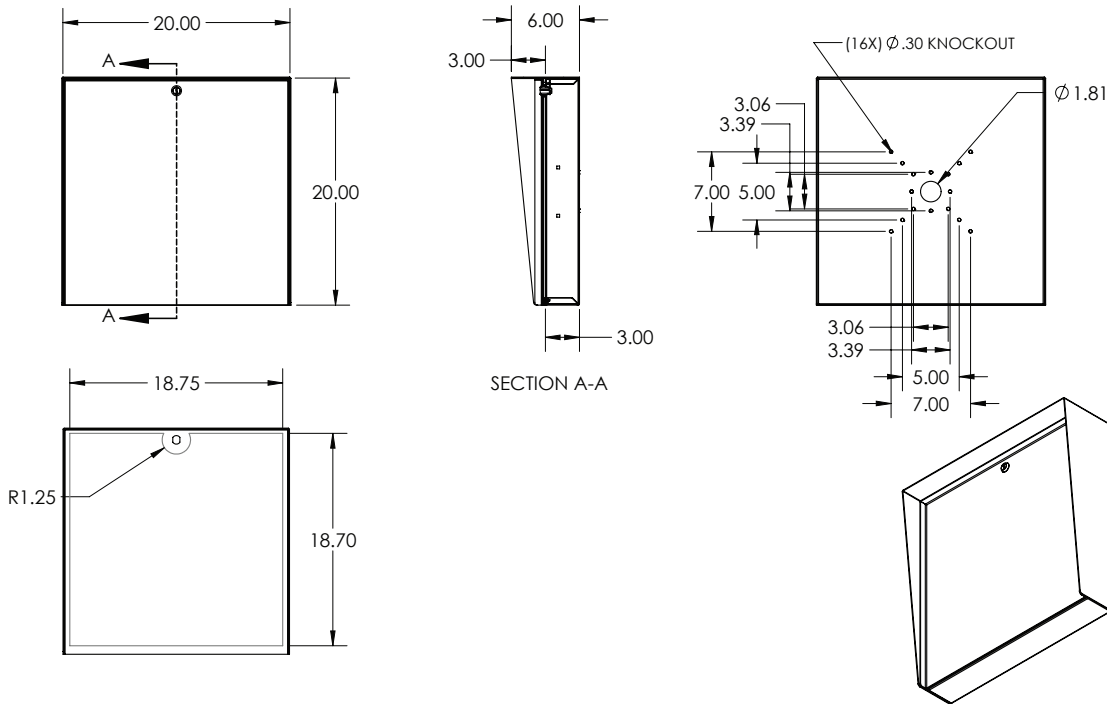

HEATER

ACC-HEA-001-304

COOLING FAN

ACC-FAN-001-304

LIGHT KIT

ACC-LED-001

DATA & SPECS

Product Style	Housing
Material	#304 Stainless steel, .0749" (14 gauge)
Tube	#304 Stainless steel
Face Plate	EPDM rubber
Base Plate	IP54
Cover Plate	Yes
Mounting Method	Knockouts, qty 4+
Pretreatment	n/a
Finish	Brushed #4 (180 grit) with mirrored corner radiuses
UV Protection	n/a
Hardware	none
Packaging	Foam wrapped and boxed individually
Package Size	21 x 21 x 9
Weight	20 lbs
Shipping Method	UPS, FedEx, or LTL freight
Compliance	NDAA, Buy American, or USMCA/CUSMA (see website for details)
Warranty	1 year limited (see website for details)
Inventory Status	Build To Order (Fast Track production is available)