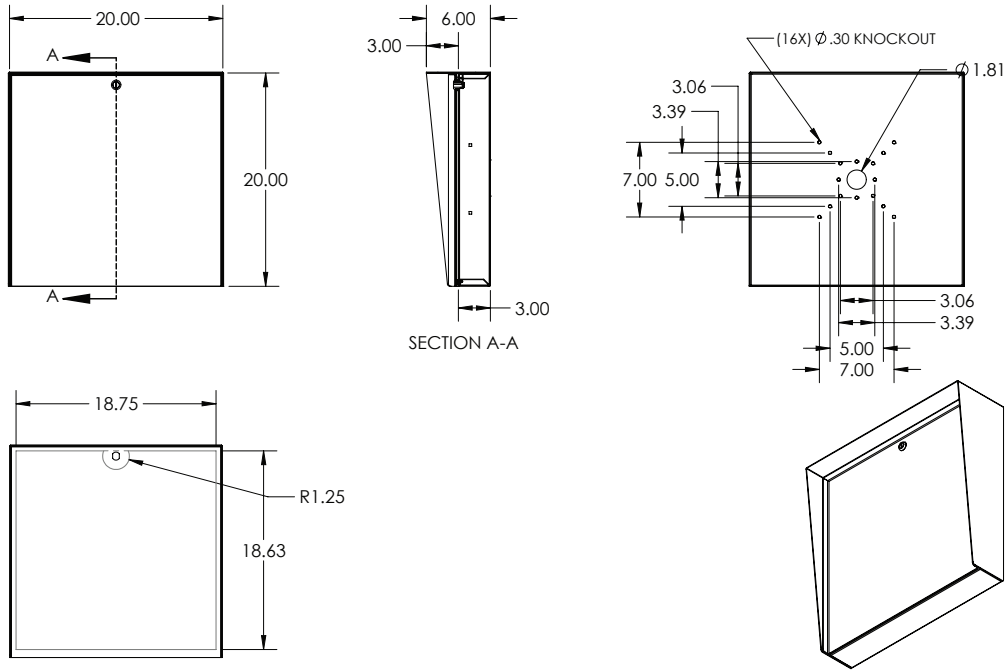

DATA & SPECS

Product Style	Housing
Material	Steel, .0749" (14 gauge)
Tube	#304 Stainless steel
Face Plate	EPDM rubber
Base Plate	IP54
Cover Plate	Yes
Mounting Method	Knockouts, qty 4+
Pretreatment	High pressure/high temperature phosphate wash and rinse
Finish	Black wrinkle powder coating (TGIC outdoor polyester)
UV Protection	Yes
Hardware	none
Packaging	Foam wrapped and boxed individually
Package Size	21 x 21 x 9
Weight	20 lbs
Shipping Method	UPS, FedEx, or LTL freight
Compliance	NDAA, Buy American, or USMCA/CUSMA (see website for details)
Warranty	1 year limited (see website for details)
Inventory Status	In-Stock (inventory levels viewable for registered users on pedestalpro.com)

SIMILAR PRODUCTS