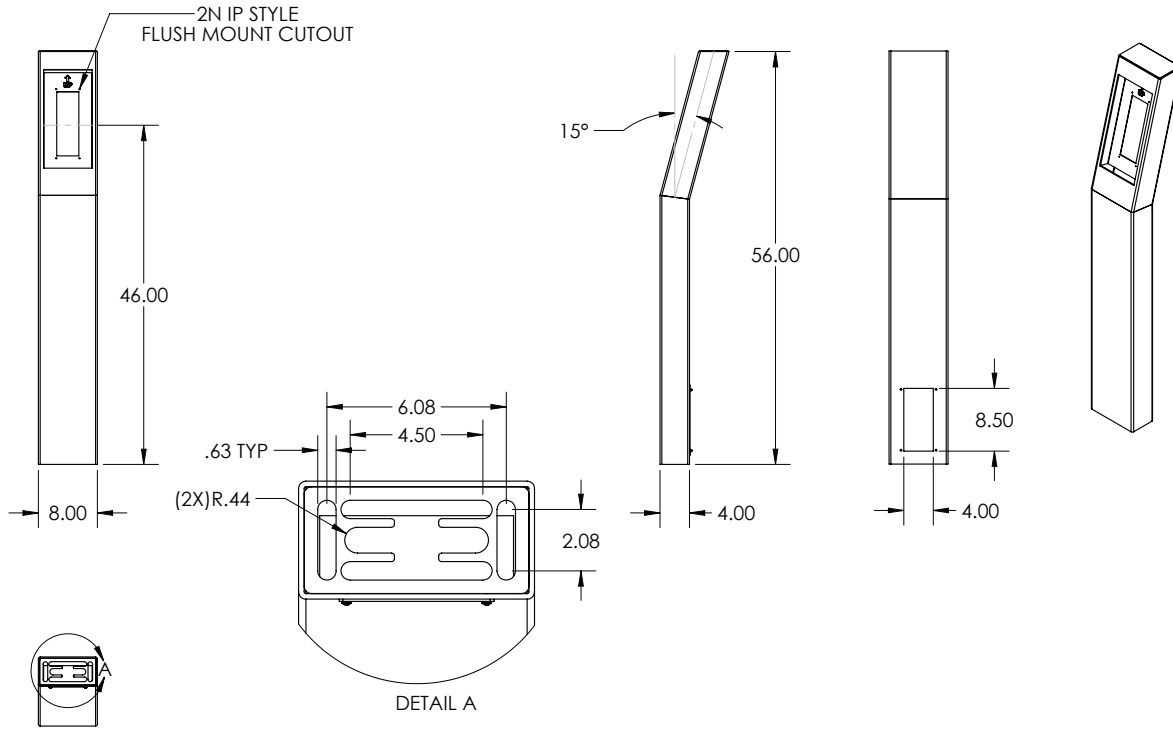

DESCRIPTION

A stunning kiosk-style bollard for 2N IP Style in high end decor lobbies and entryways. Standing approximately 54" tall, this remarkable pedestal comes with a custom cutout for 2N IP Style with a guaranteed fit.

Download Pedestrian Height Chart for more details

RECOMMENDED ACCESSORIES**BOLT KIT**

Stud-Anchor-500

BOLT KIT

L-Bolt-500

HEATER

ACC-HEA-001-304

COOLING FAN

ACC-FAN-001-304

SHIM KIT

Shim-Kit-001

Model No. **84TOW-2NIP-02-304**

DATA & SPECS

Product Style	Bollard
Material	#304 Stainless steel
Tube	4" x 8" x .120" wall, stainless steel #304
Face Plate	n/a
Base Plate	.25" plate, stainless steel #304
Cover Plate	.0749" (14 gauge) stainless steel #304
Mounting Method	Pad mount
Pretreatment	n/a
Finish	Brushed #4 (180 grit) with mirrored corner radiuses
UV Protection	n/a
Hardware	none
Packaging	Foam wrapped and boxed individually
Package Size	58 x 8 x 8
Weight	85 lbs
Shipping Method	UPS, FedEx, or LTL freight
Compliance	NDA, Buy American, or USMCA/CUSMA (see website for details)
Warranty	1 year limited (see website for details)
Inventory Status	Build To Order (Fast Track production is available)