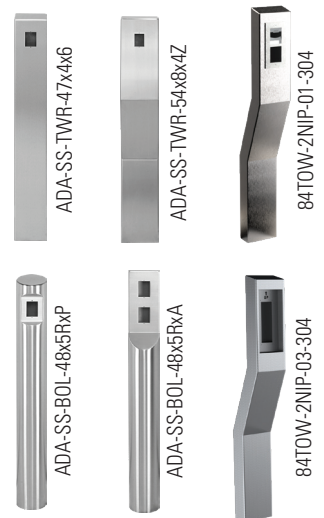

CUSTOM OPTIONS

- Customize device cutout
- Shorten or extend height
- Readily available powder coating colors (white, yellow, bronze, gray, silver)
- Choose any RAL powder color
- Change material to #316 stainless

DESCRIPTION

A stunning kiosk-style bollard for 2N IP Style in high end decor lobbies and entryways. Standing approximately 54" tall, this remarkable pedestal comes with a custom cutout for 2N IP Style with a guaranteed fit.

ACC-FAN-001-304

SHIM KIT

Shim-Kit-001

Model No. **84TOW-2NIP-02-304**

DATA & SPECS

Product Style	Bollard
Material	#304 Stainless steel
Tube	4" x 8" x .120" wall, stainless steel #304
Face Plate	n/a
Base Plate	.25" plate, stainless steel #304
Cover Plate	.0749" (14 gauge) stainless steel #304
Mounting Method	Pad mount
Pretreatment	n/a
Finish	Brushed #4 (180 grit) with mirrored corner radiuses
UV Protection	n/a
Hardware	none
Packaging	Foam wrapped and boxed individually
Package Size	58 x 8 x 8
Weight	85 lbs
Shipping Method	UPS, FedEx, or LTL freight
Compliance	NDA, Buy American, or USMCA/CUSMA (see website for details)
Warranty	1 year limited (see website for details)
Inventory Status	Build To Order (Fast Track production is available)

SIMILAR PRODUCTS

2N(R) is a registered trademark of Axis Communications, Inc. Pedestal PRO does not represent this brand. Use of trademark does not imply any affiliation with or endorsement by trademark owner. Refer to their website for more detailed information. Any device shown is not included in a purchase from Pedestal PRO. Pedestal PRO product features and dimensions are subject to change at any time. Check pedestalpro.com for current information.