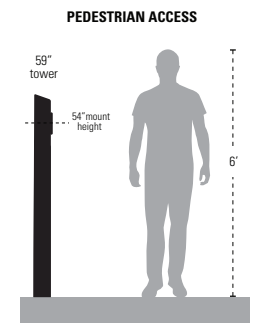

DESCRIPTION

A stunning kiosk-style bollard for 2N IP Style in high end decor lobbies and entryways. Standing approximately 54" tall, this remarkable pedestal comes with a custom cutout for 2N IP Style with a guaranteed fit.