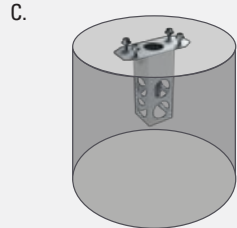

Poured Concrete
Prefabricated anchor
PART: 66TOW-EMER-02-304