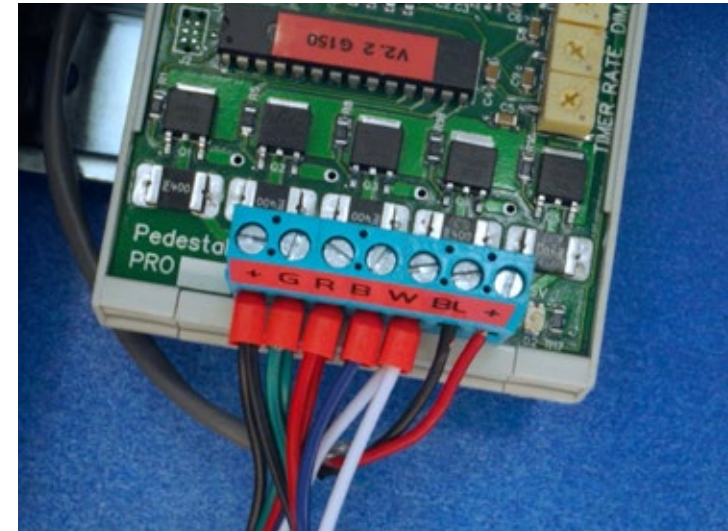

## **YOU'RE IN CONTROL**

Strobe duration, blink rate, and light intensity are all adjustable in the field. Choose your vertical light color scheme from four combo presets (RGBW).