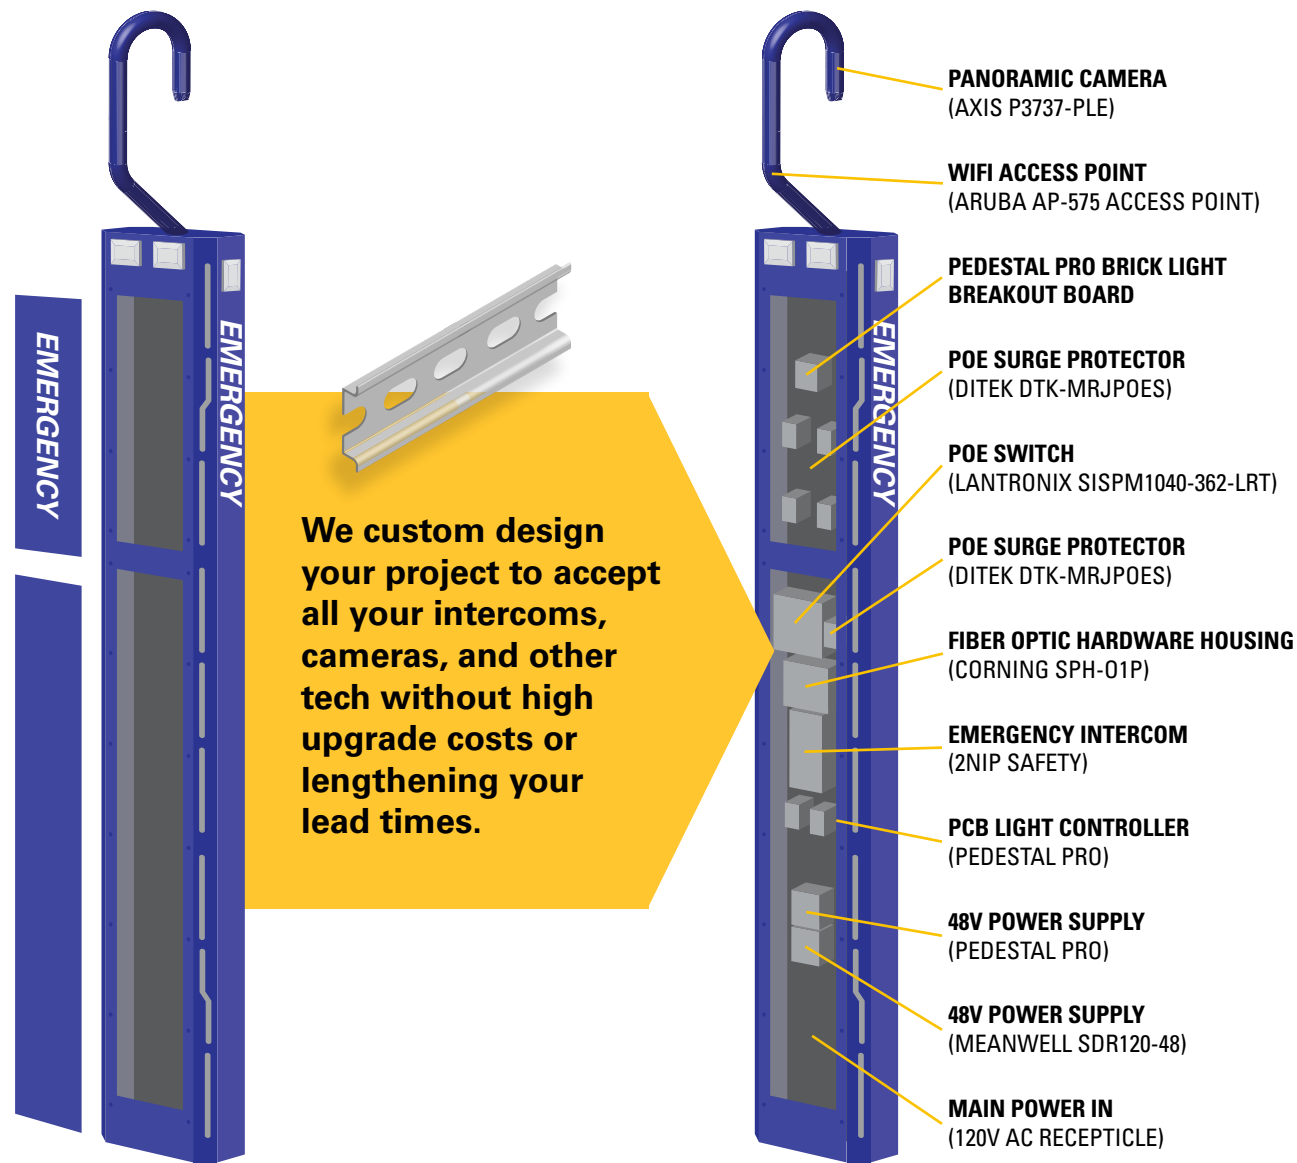

PRIME REAL ESTATE

Our **DIN Rail System** turns your Blue Light Tower into an expandable field-deployable **IDF** (Intermediate Distribution Frame). *You imagine the possibilities. We design and customize.*

(Sample configuration shown for example only.)

PERFECT FOR:

- Cameras
- Wireless access points
- Radio repeaters
- Gunshot detection
- Muster systems
- And much more...