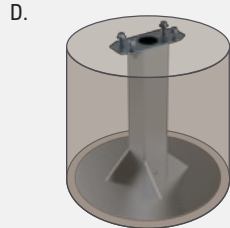

In-Ground
Prefabricated anchor
PART: 66TOW-EMER-01-304

AT YOUR SERVICE

DESIGN

Our in-house engineers are available free of charge and will email *your* specific CAD design within 48 hours.
Email us: info@pedestalpro.com

PRODUCTION

Standard lead time is 12–15 business days. You can expedite your production for a small fee.

MINIMUM QTY

There is no minimum quantity. Yes, we are happy to design and fabricate a single unit.

PACKAGING

All solutions are encased in custom 360* foam and double-wall corrugation and are guaranteed to arrive without damage.

SHIPPING

The good news is, no flatbeds are necessary! Wall Stations (any material) and Ground Towers (aluminum only) are shippable via UPS and FedEx. For heavier stainless versions, LTL is required.