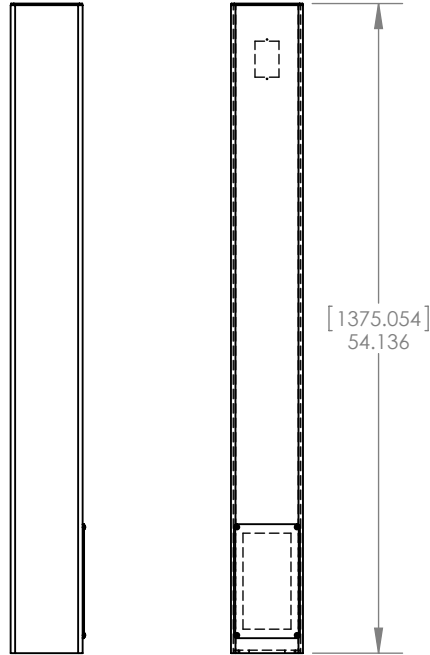

54-STAINLESS-TOWER-6

Phone: (800) 878-7829
www.gooseneckstands.com

DETAIL A
SCALE 1 : 8

DETAIL B
SCALE 1 : 8