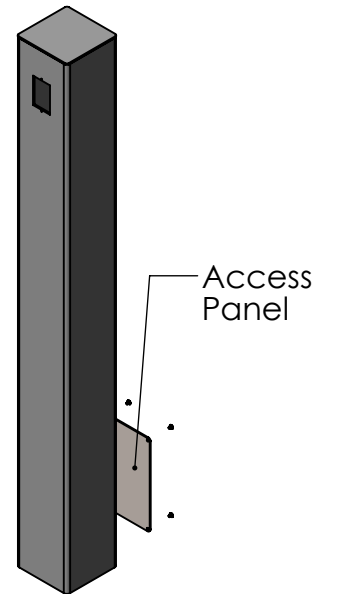

54-STAINLESS-TOWER-6

Phone: (800) 878-7829
www.gooseneckstands.com

DETAIL A
SCALE 1 : 8

DETAIL B
SCALE 1 : 8