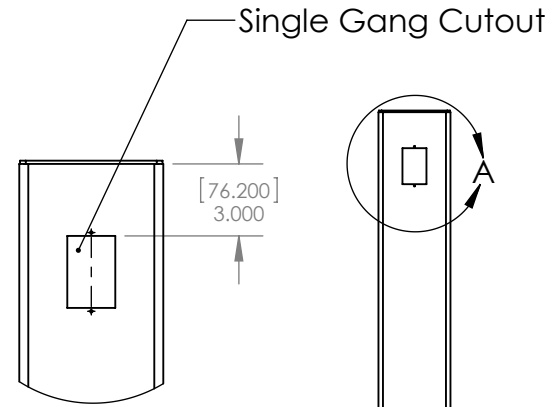

54-STAINLESS-TOWER-6

Phone: (800) 878-7829
www.gooseneckstands.com

DETAIL A
SCALE 1 : 8

DETAIL B
SCALE 1 : 8